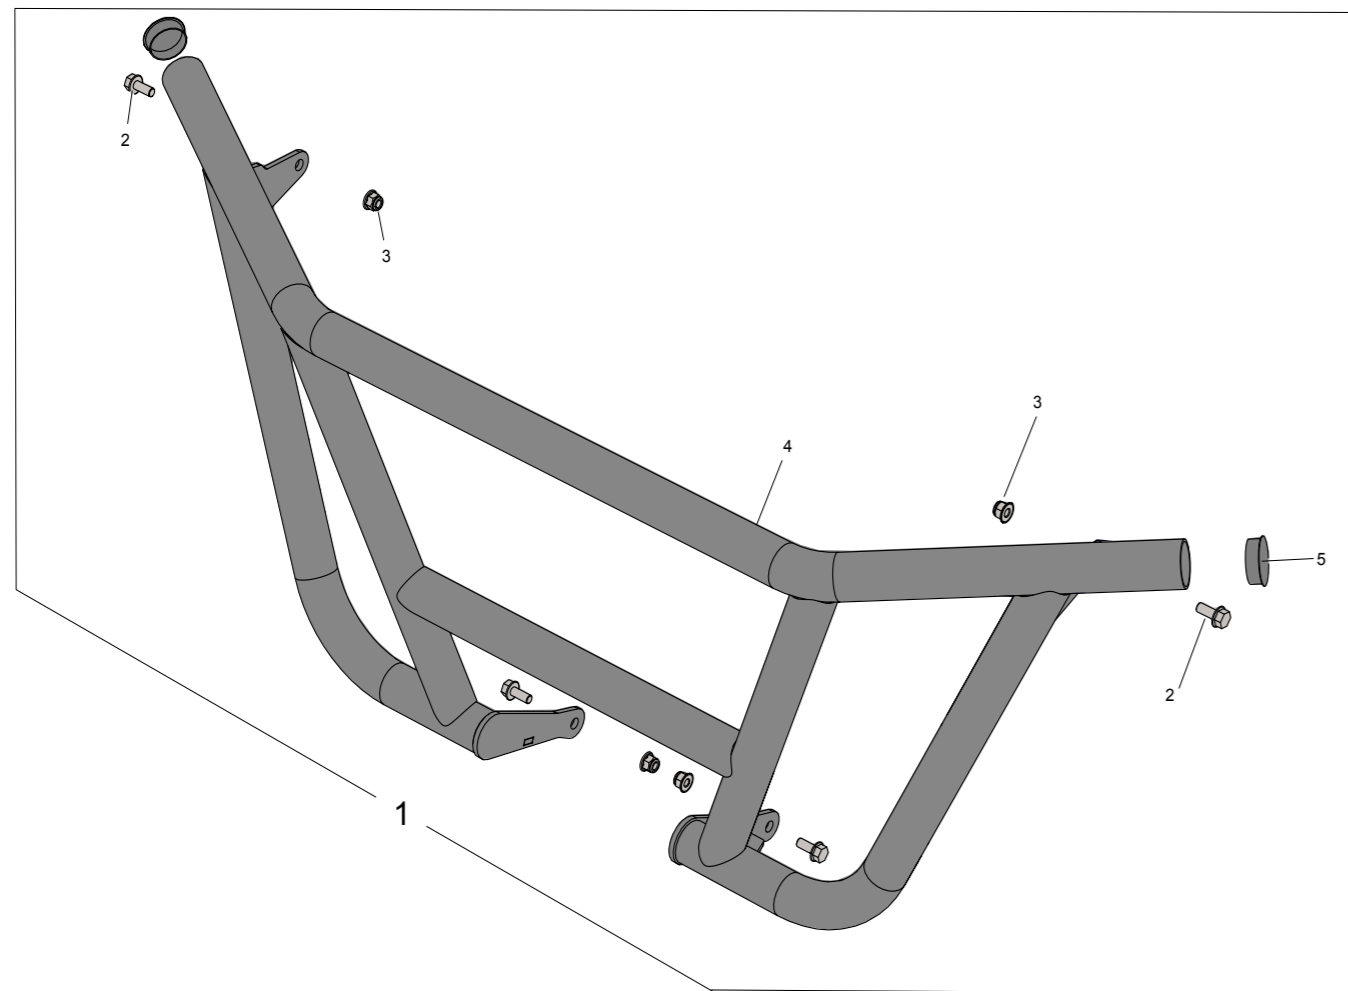

POS.	LEV.	REF / CODE	UN.	DESCRIPCIÓN	DESCRIPTION
1	1	10CK0000022	1	Kit Defensa Frontal ECO	ECO Front Bumper Kit
2	2	13150140015	4	Tornillo	Screw
3	2	13150210002	4	Tuerca	Nut
4	2	10150049989	1	Defensa Frontal ECO	ECO Front Bumper
5	2	13270010016	2	Tapón Plástico Negro	Black Plastic Cap