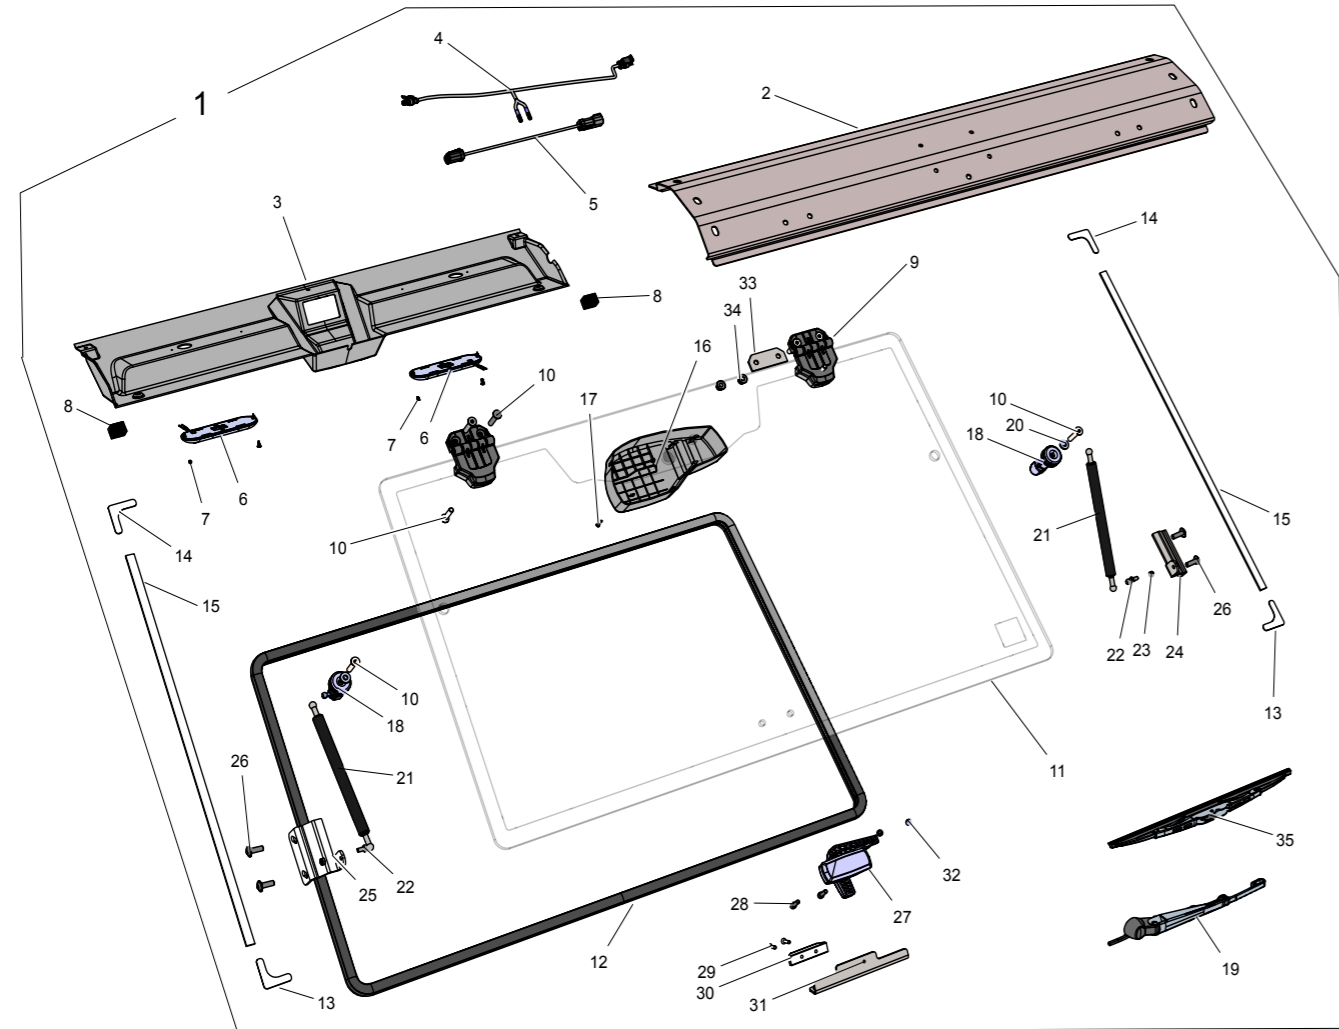

POS.	LEV.	REF / CODE	UN.	DESCRIPCIÓN	DESCRIPTION
1	1	10CK0000038	1	Kit Parabrisas Abatible (Pro/Cab)*	Folding Windshield Kit (Pro/Cab)*
2	2	01150090023	1	Trav. Del. Rollbar Mar.	But. Rollbar Front Crossbar
3	2	07160080038	1	Cubierta Sup. Cristal Abatible	Rollbar Abatible Glass Upper Cover
4	2	08230010030	1	Cableado Alargo Luces Cortesía	Dome Lights Extender Wiring
5	2	08230030003	1	Alargo Cable Limpiaparabrisas	Windshield Wiper Wiring Extender
6	2	08280010003	2	Plafón Interior	Interior Lamp
7	2	13150360001	4	Tornillo Para Plástico	Screw For Plastic
8	2	01190040012	2	Taco Perfil De Epdm	Epdm Profile Plug
9	2	13250030001	2	Bisagra	Hinge
10	2	13150170006	8	Tornillo	Allen Screw
11	2	01190070001	1	Cristal Del. Abatible	Folding Front Glass
12	2	01190040013	1	Perfil Cristal Abatible Corto	Windshield Short Profile
13	2	01190070016	2	Esquina Inf. Estanqueidad	Seal Lower Corner
14	2	01190070017	2	Esquina Sup. Estanqueidad	Upper Seal Corner
15	2	01190070019	2	Perfil Cierre Estanqueidad Lateral	Profile Seal Side Seal
16	2	01190070021	1	Cubierta Motor Doga	Doga Motor Cover
17	2	13150160047	1	Tornillo	Screw
18	2	01190070013	2	Fijación Cristal Resorte De Gas	Gas Spring Mount
19	2	08210010031	2	Brazo Limpia Parabrisas Abatible	Wiper Arm
20	2	01190070006	2	Casquillo Suplem. Fijación Resorte	Spring Fixing Supplement Bushing
21	2	13520010001	2	Resorte De Gas	Gas Spring
22	2	19140010026	2	Anclaje Paralelo Amortiguador Gas	Gas Spring Paralel Anchorage
23	2	13150200002	2	Tuerca	Nut
24	2	01190070002	1	Soporte Resorte Izq.	Left Spring Support
25	2	01190070003	1	Soporte Resorte Der.	Right Spring Support
26	2	13150160032	4	Tornillo	Screw
27	2	01190070011	1	Cierre Central	Central Closure
28	2	13150040015	2	Tornillo	Screw
29	2	13150170017	2	Tornillo	Allen Screw
30	2	01190070012	1	Resbalon Cierre Cristal	Windshield Closure Slide
31	2	01190070004	1	Batiente Cierre Inf.	Swing Lower Closure
32	2	01190070007	2	Casquillo Suplemento Cierre Inf.	Lower Closure Supplement Bushing
33	2	01190070015	2	Espaciador Bisagra Rollbar	Rollbar Hinge Spacer
34	2	13150210002	4	Tuerca	Nut
35	2	08210010032	1	Escobilla Limpia Parabrisas	Wipper Blade

*Material Incluido En
01190079999

*Parts Included In 01190079999