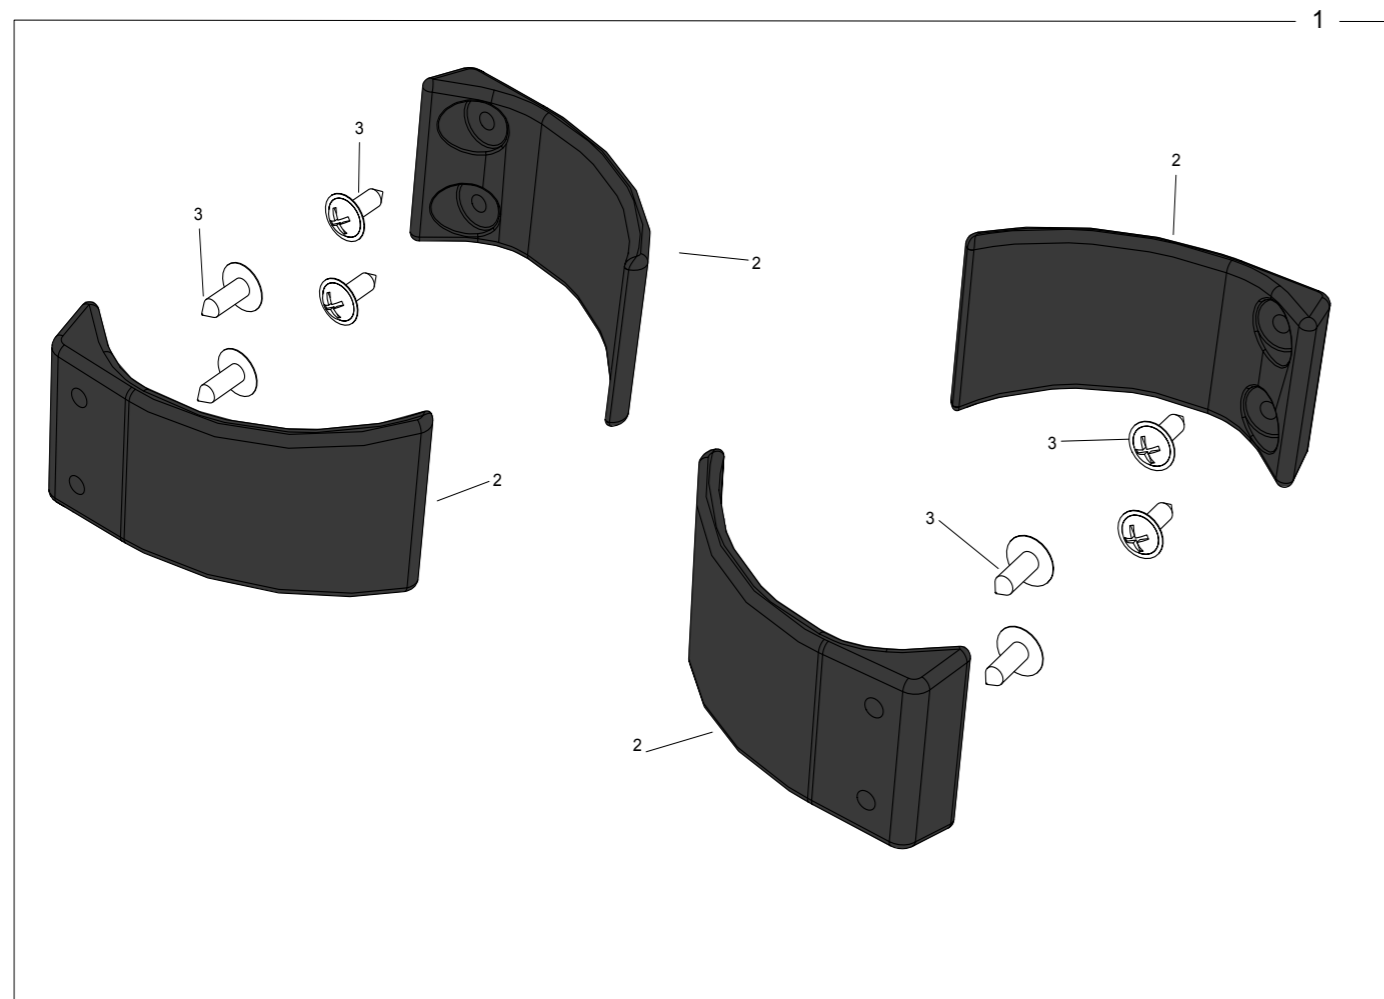

POS.	LEV.	REF / CODE	UN.	DESCRIPCIÓN	DESCRIPTION
1	1	10CK0000017	1	Portabotellas Kit	Bottle Storage Kit
2	2	07150020009	2	Uña Snorkel	Snorkel Claw
3	2	13150410002	4	Tornillo Rosca Chapa	Sheet Metal Screw