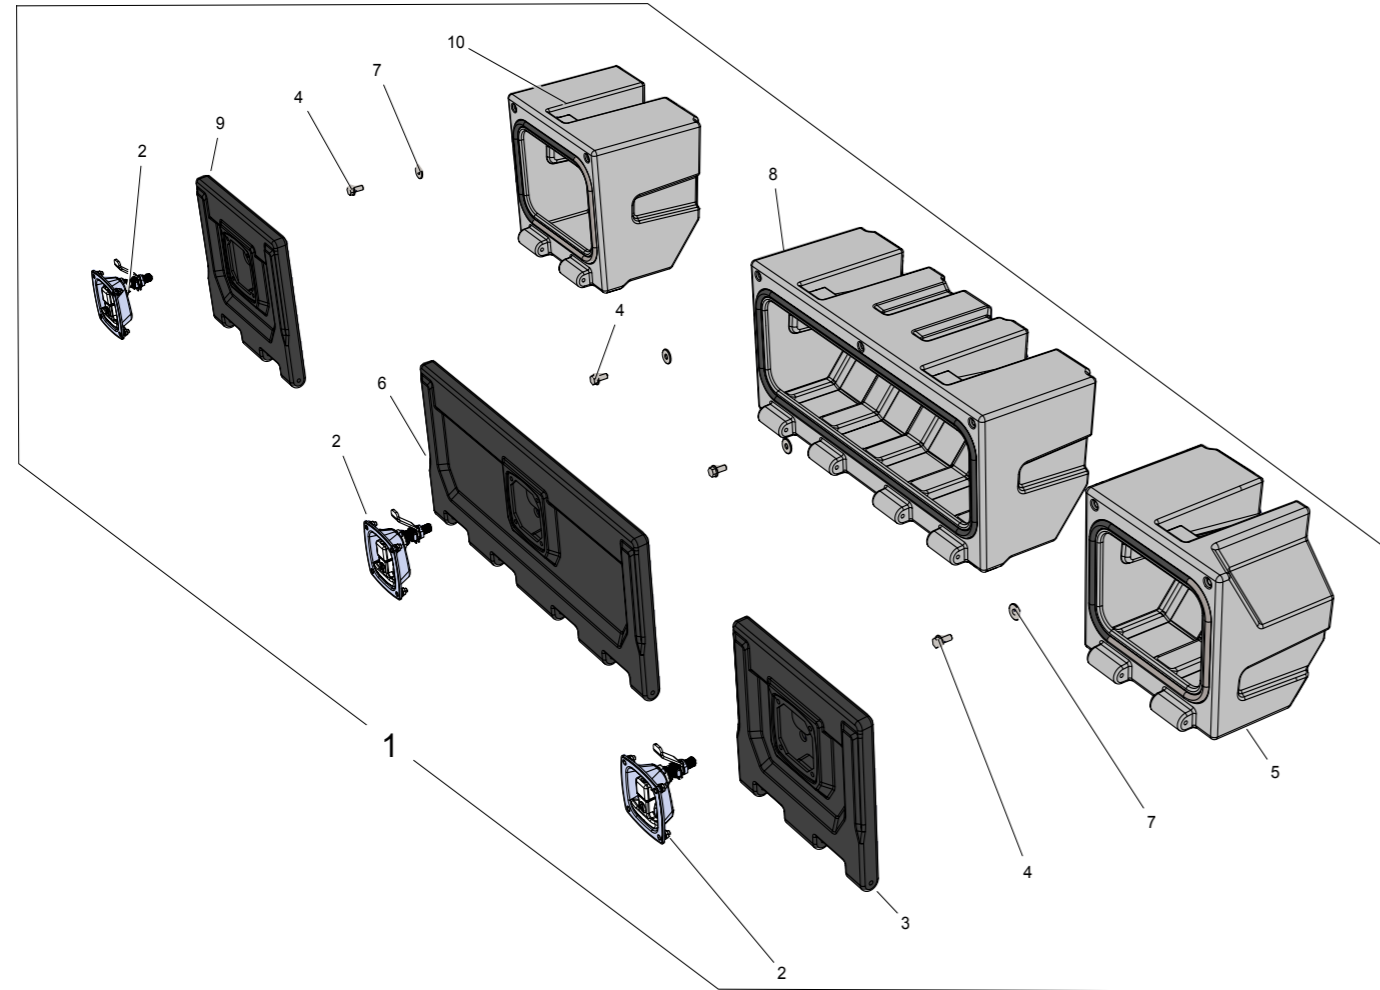

POS.	LEV.	REF / CODE	UN.	DESCRIPCIÓN	DESCRIPTION
1	1	10CK0000015	1	Kit Cajones Bajo Asiento	Underseat Drawers Kit
2	2	13240110002	3	Cierre Trinquete Curvo	Curved Clip Closure
3	2	07150040008	1	Tapa Cajón Interior Izq.	Left Inner Drawer Cover
4	2	13150140015	4	Tornillo	Screw
5	2	07150040007	1	Cajón Interior Izq.	Left Inner Drawer
6	2	07150040004	1	Tapa Cajón Interior Central	Central Inner Drawer Cover
7	2	07031060000	4	Grapas Carrocería	Clip
8	2	07150040003	1	Cajón Interior Central	Central Inner Drawer
9	2	07150040006	1	Tapa Cajón Interior Der.	Right Inner Drawer Cover
10	2	07150040005	1	Cajón Interior Der.	Right Inner Drawer