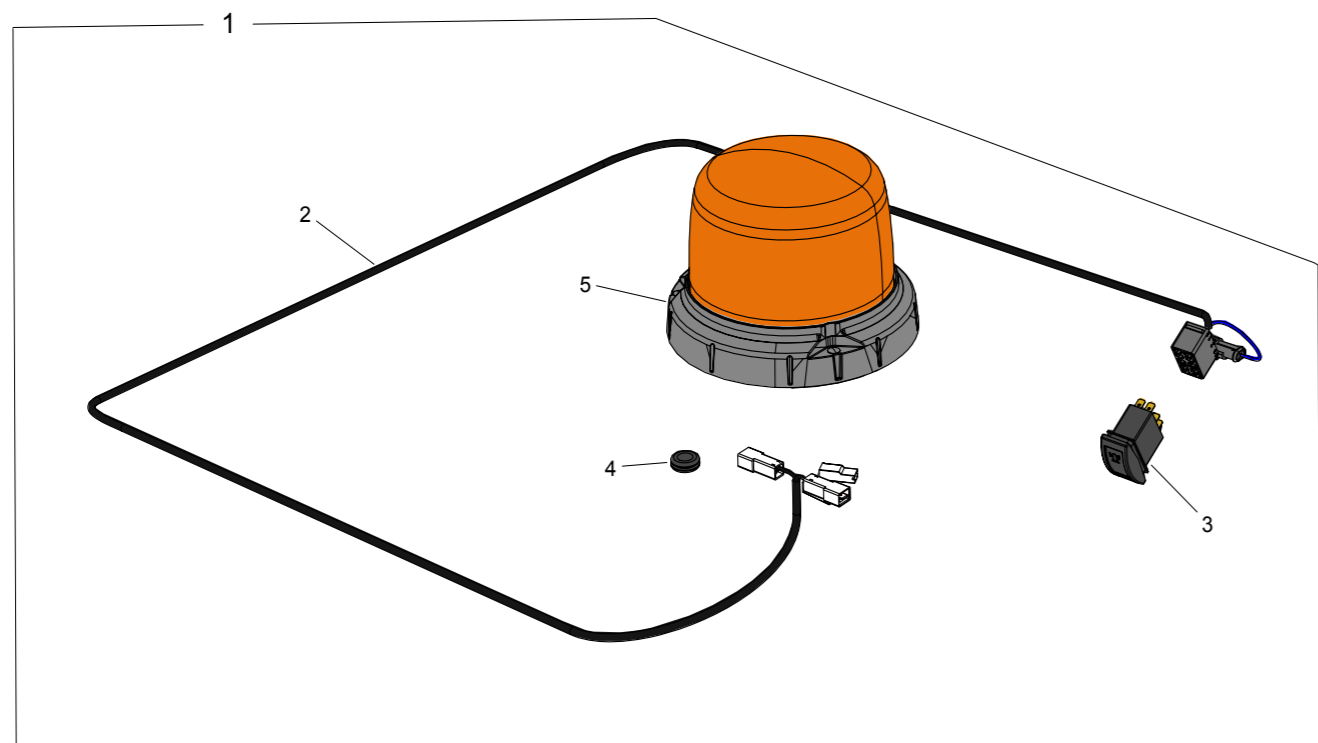

POS.	LEV.	REF / CODE	UN.	DESCRIPCIÓN	DESCRIPTION
1	1	10CK0000018	1	Kit Rotativo	Rotating Beam Kit
2	2	08230010017	1	Cableado Luz Rotativo	Rotating Light Wiring
3	2	08190010006	1	Interruptor Rotativo	Rotating Light Switch
4	2	13330010009	1	Pasacable EPDM	Grommet EPDM
5	2	10200010004	1	Rotativo Led	Led Rotating Light