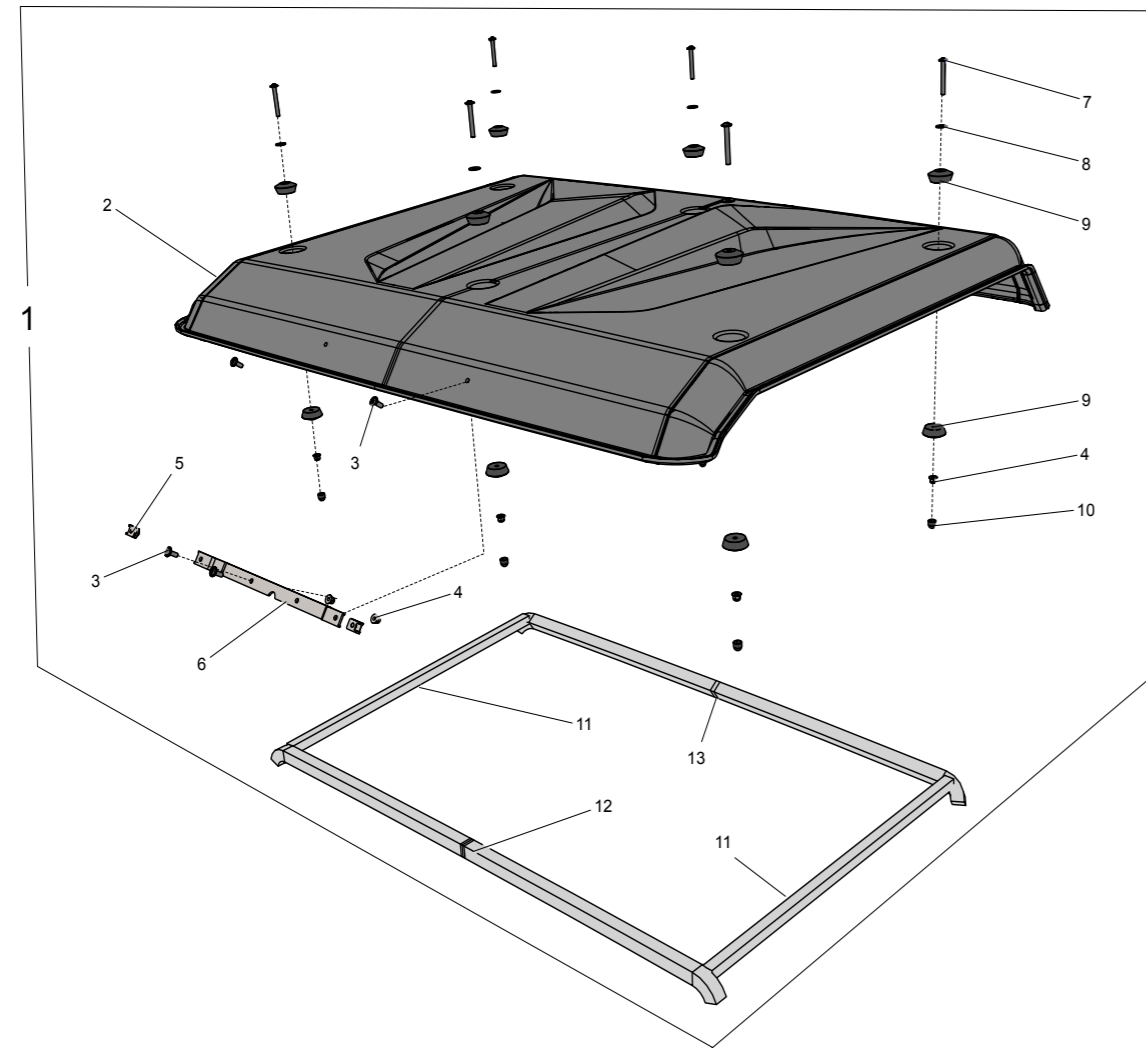

POS.	LEV.	REF / CODE	UN.	DESCRIPCIÓN	DESCRIPTION
1	1	10CK0000026	1	Conj. Techo Con Tornilleria	Roof Assy. W/ Screws
2	2	07160080021	1	Techo Perfil Mariposa	Advance Roof
3	2	13021450000	4	Tornillo	Screw
4	2	13150210001	8	Tuerca	Nut
5	2	07002650000	2	Grapa	Threaded Clamp
6	2	07140010019	1	Soporte Techo Central Con Agujero	Roof Suport W/ Hole
7	2	13150160040	6	Tornillo	Screw
8	2	13150180007	6	Arandela	Washer
9	2	07160080013	12	Caucho Aislante	Rubber
10	2	07028540000	6	Capuchón Protección Tuerca	Nut Protection Cap
11	2	07160080024	2	Perfil Epdm Celular	Epdm Profile
12	2	07160080025	1	Perfil Epdm Celular	Epdm Profile
13	2	07160080026	1	Perfil Epdm Celular	Epdm Profile